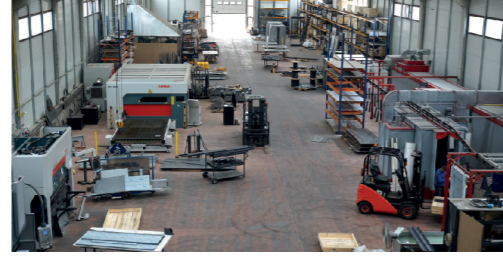

Son teknoloji kullanılarak asansör çözümleri, yüksek mühendislik ve Ar-Ge çalışmaları ile 4500 m²'si kapalı olmak üzere 6500 m²'lik alanda her kapasitede elektrikli ve hidrolik asansörlerin tasarım, imalat, montaj, servis ve bakım konularında, standart paketler ve özel çözümlerle müşterilerimizin daima yanındayız.

Elevator solutions using the latest technology, high engineering and R&D studies in a total area of 6500 m², 4500 m² of which is closed area we support our customers with standard packages and special solutions in the design, manufacturing, installation, service and maintenance of electric and hydraulic elevators of all capacities.